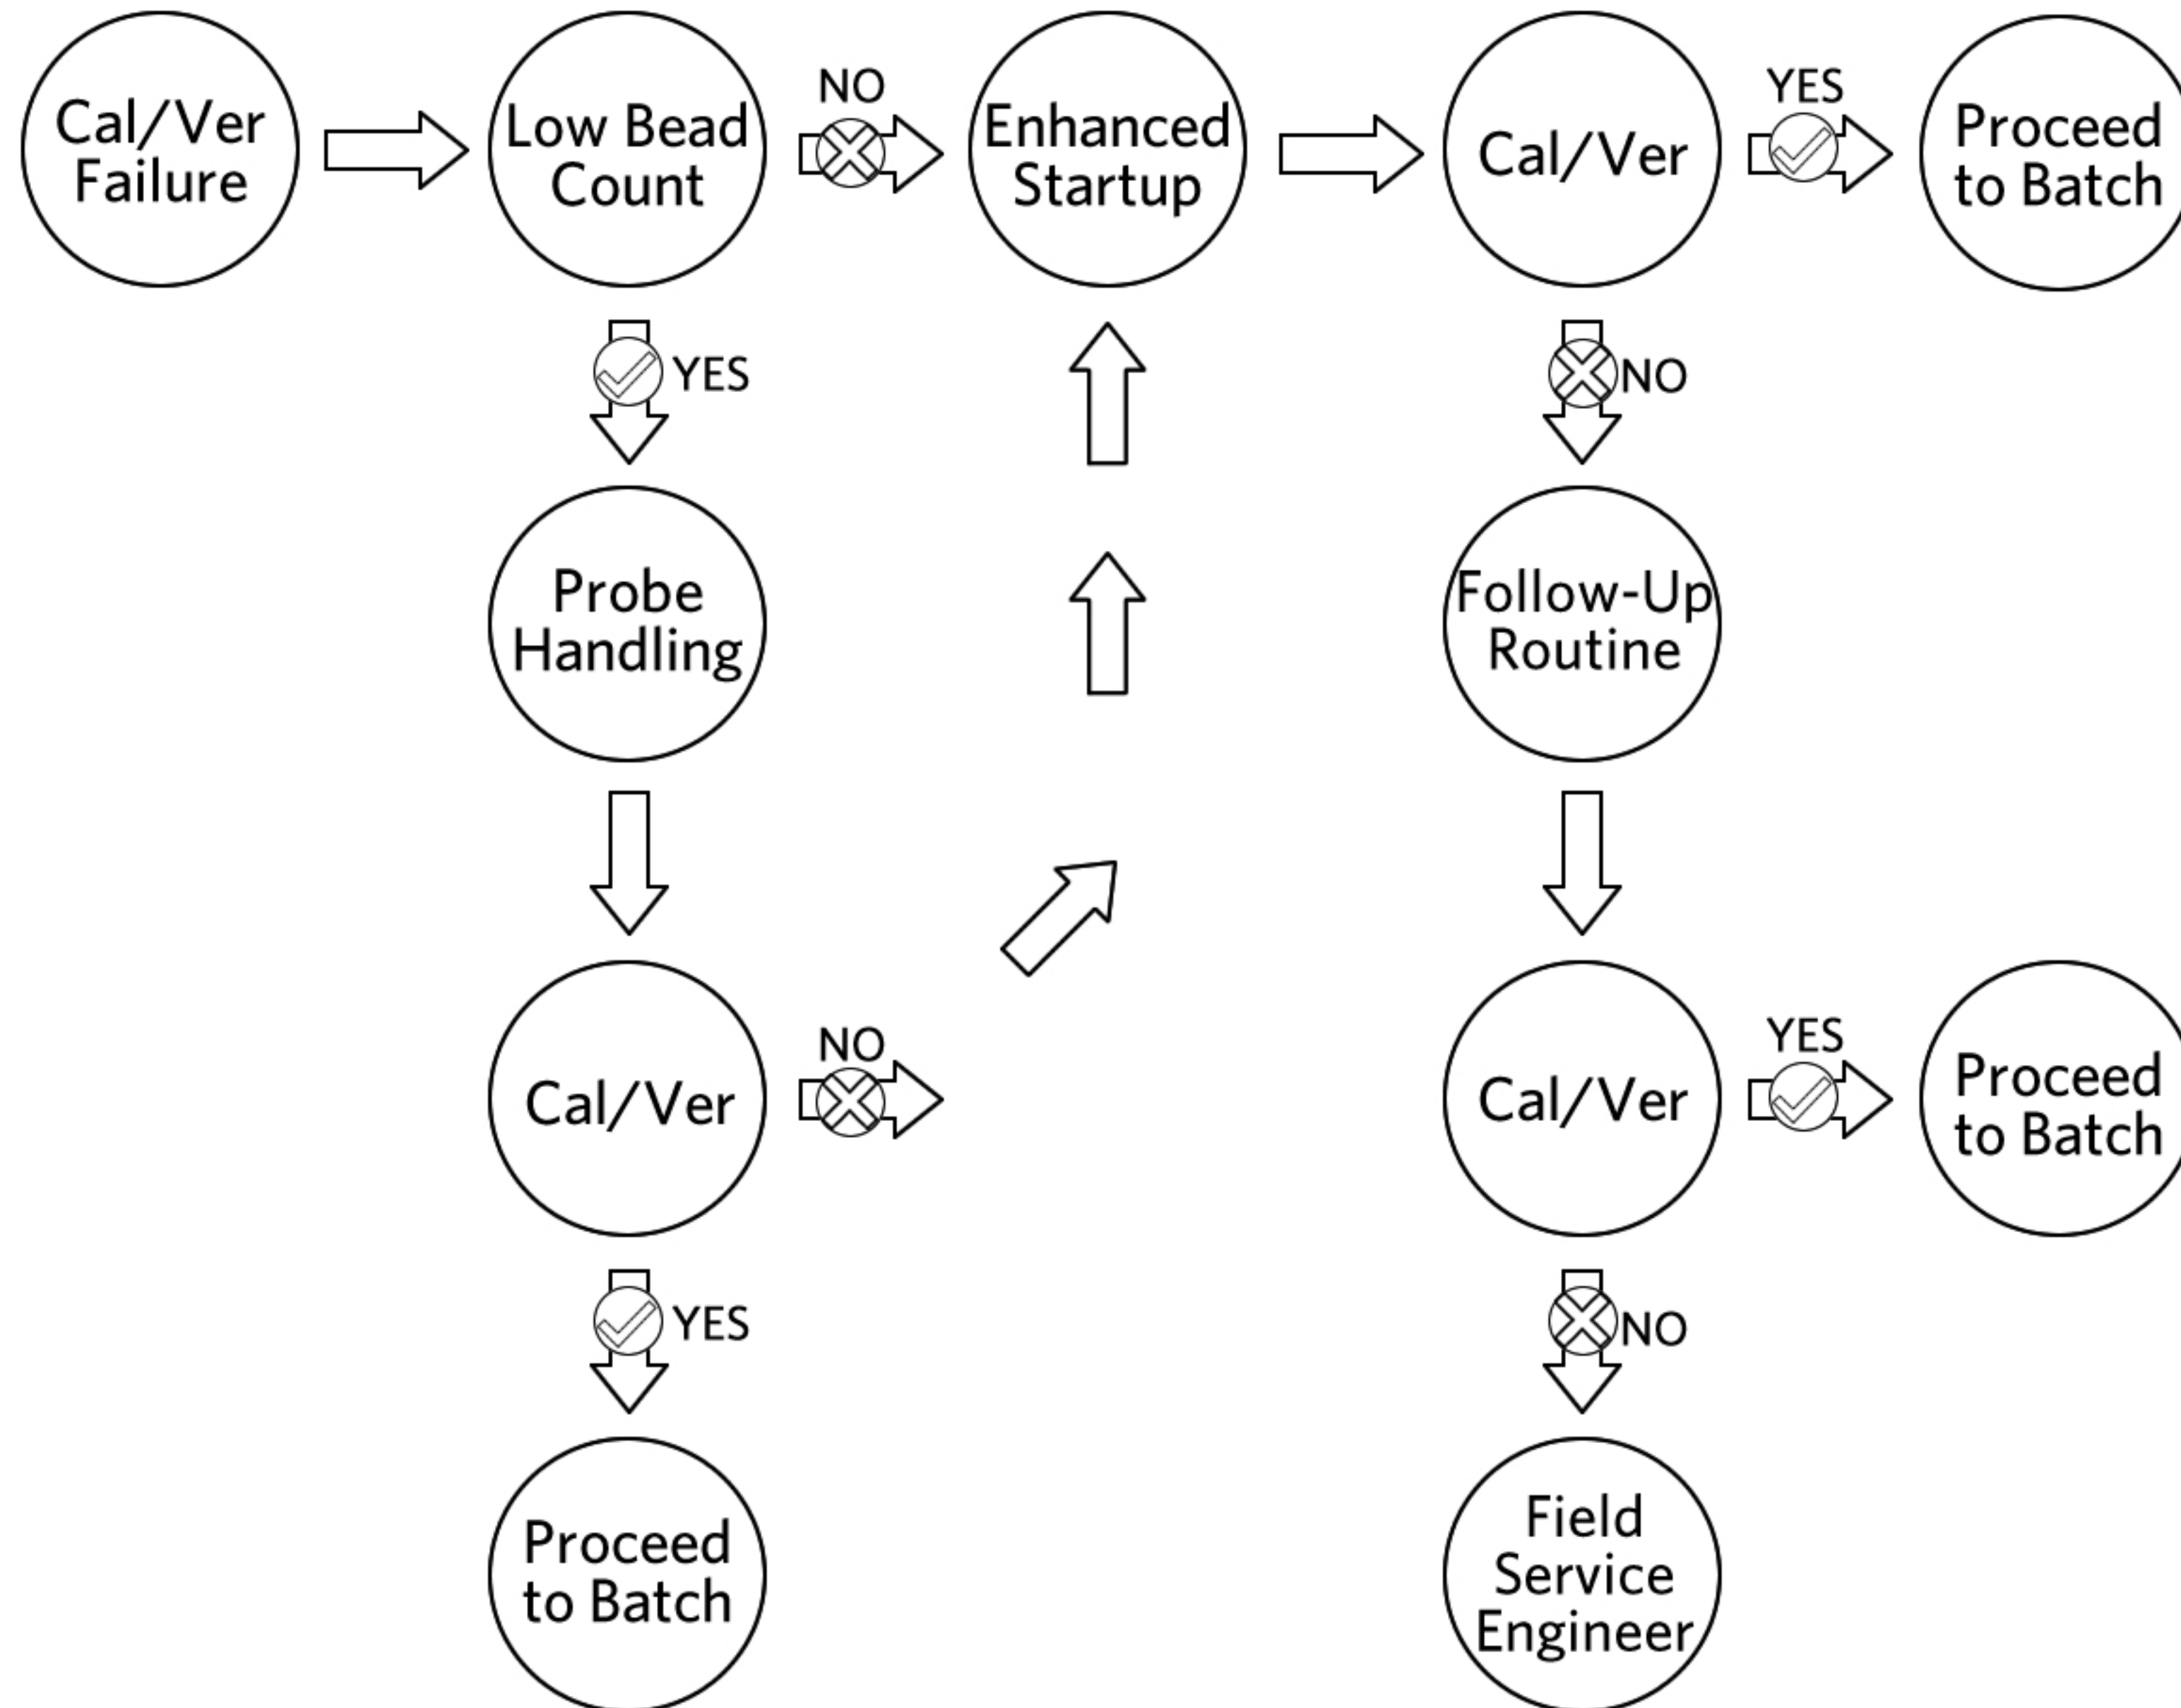

MAGPIX™ Calibration/Verification Troubleshooting Tree

Technical Support
 support@luminexcorp.com
 1-877-785-2323